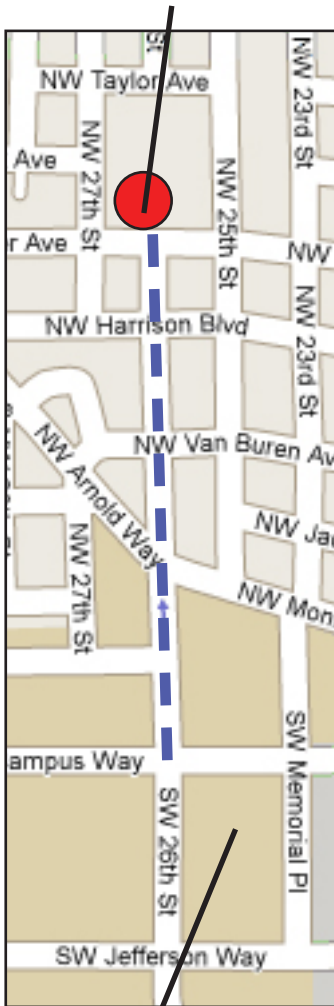

Senior Center

## Directions to the CGE General Membership Meeting

Chintimini Senior Center  
2601 NW Tyler Ave.

*From the MU Quad:*

1. Head west or northwest to 26th St.
2. Continue north on 26th St. until it ends.
3. Cross the street. The building to your left in the near corner of the park is the Senior Center. CGE is inside and to the immediate right.

Memorial Union Quad